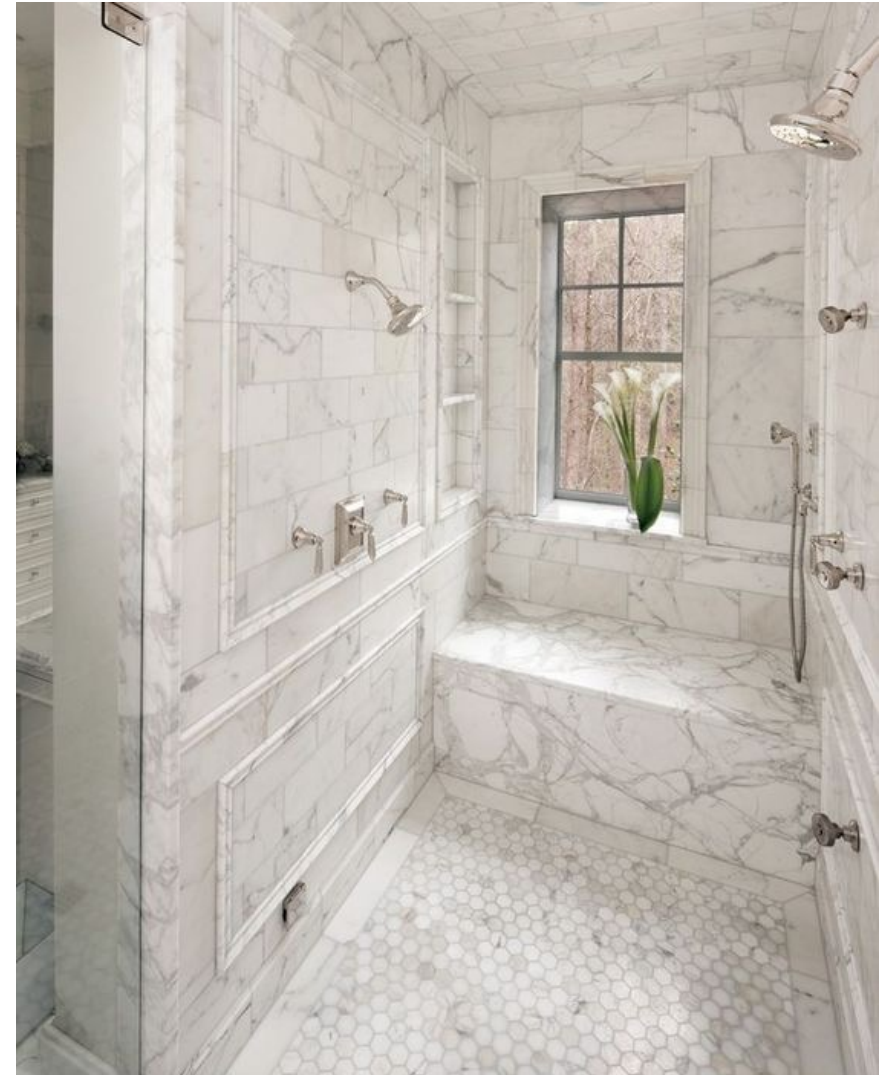

SCALLOPED MIRROR WITH  
DOUBLE SCONCES

PATTERNED FLOORING

PAINTED VANITY WITH LEGS & TASSEL  
HARDWARE

WALNUT MILLWORK WITH  
LIGHT STONE & POLISHED  
NICKEL HARDWARE/PLUMBING

GLASS ENCLOSED WINE WALL WITH  
DOUBLE STACKED WALL MOUNTED  
BOTTLE RACK

OFFSET BLUE SQUARE  
SHOWER WALL TILE

CLASSIC BLUE & WHITE  
FLOOR TILE

WALL  
PAINT

MILLWORK  
PAINT

NICKEL MIRROR & SCONCES

NICKEL WIDESPREAD FAUCET

POLISHED SILVER  
WIDESPREAD FAUCET

ARCHED RECESS FOR MIRROR WITH SCONCES MOUNTED OVER  
MIRROR AND WALL MOUNTED FAUCETS WITH STONE BACK  
FURNITURE LOOK VANITY WITH DOOR DETAIL

FLOATING TUB IN FRONT OF WINDOW WITH BUILT-IN SHELVES FLANKING TUB

TUB FILLER

WHITE MARBLE IN SHOWER WITH MOULDING DETAILS - POLISHED SILVER PLUMBING

BRASS MIRROR & SCONCES

LIGHT BLUE WALL TILE MOUNTED VERTICALLY ON 1/2 OFFSET