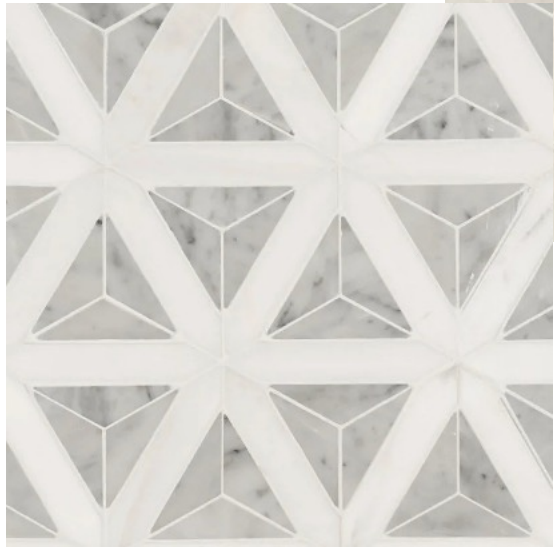

SURFACE MOUNT FIXTURE

MANTEL  
PAINT

WOOD & MARBLE MANTLE SURROUND

PAINT GRADE, OVERLAY MILLWORK WITH MICRO SHAKER AND LEGS IN FRONT OF RECESSED KICK

DOOR FACE

MILLWORK  
PAINT

NICKEL MIRROR & SCONCES

SQUARE WARM GRAY  
SHOWER WALL TILE

OFFSET BLUE SQUARE  
SHOWER WALL TILE

CLASSIC BLUE & WHITE  
FLOOR TILE

WALL  
PAINT

MILLWORK  
PAINT

NICKEL MIRROR & SCONCES

NICKEL WIDESPREAD FAUCET

POLISHED SILVER  
WIDESPREAD FAUCET

ARCHED RECESS FOR MIRROR WITH SCONCES MOUNTED OVER  
MIRROR AND WALL MOUNTED FAUCETS WITH STONE BACK  
FURNITURE LOOK VANITY WITH DOOR DETAIL