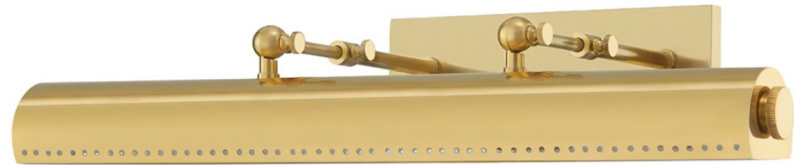

BUTCHER BLOCK COUNTERTOP