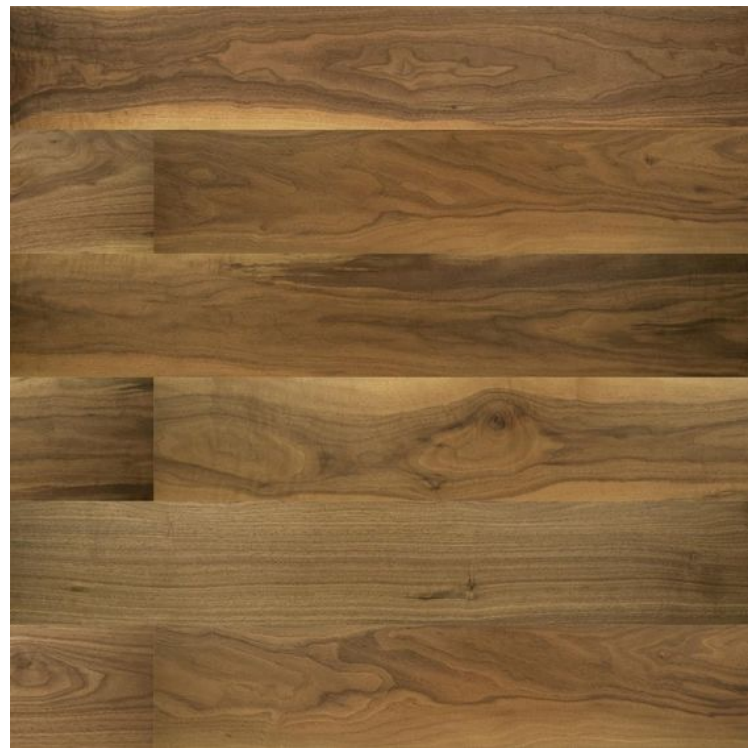

BUTCHER BLOCK COUNTERTOP