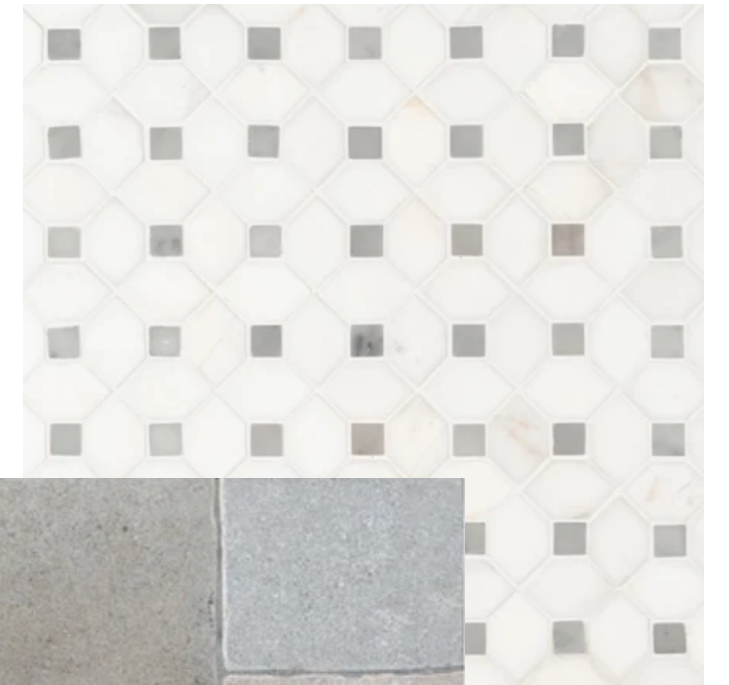

MDS | MANOLO DESIGN STUDIO

MASTER BATH | concept images

SHOWER
FLOOR TILE

LIMESTONE LOOK FLOOR TILE

CHANDELIER

MDS | MANOLO DESIGN STUDIO

VANITIES FOR SECONDARY | concept images

RIBBED FLOOR TILE