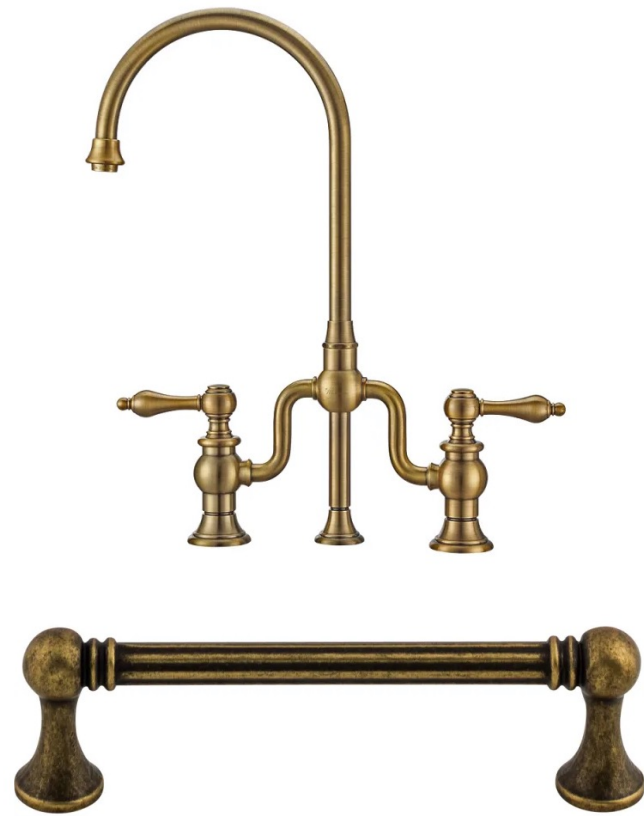

CHANDELIER

CHANDELIER

WOOD FLOOR IN TOBACCO HONEY

MDS | MANOLO DESIGN STUDIO

DINING | concept images

SURFACE MOUNT LIGHT

MDS | MANOLO DESIGN STUDIO

DARK COUNTERTOPS

SHAKER DOOR FACES, PARTIAL
OVERLAY WITH GLASS UPPER DOORS

BAR | concept images

FURNITURE STYLE VANITY WITH
ARCHED APRON

MDS | MANOLO DESIGN STUDIO

POWDER | concept images

FUNCTIONAL ISLAND WITH BOOKSHELF CAPPED END