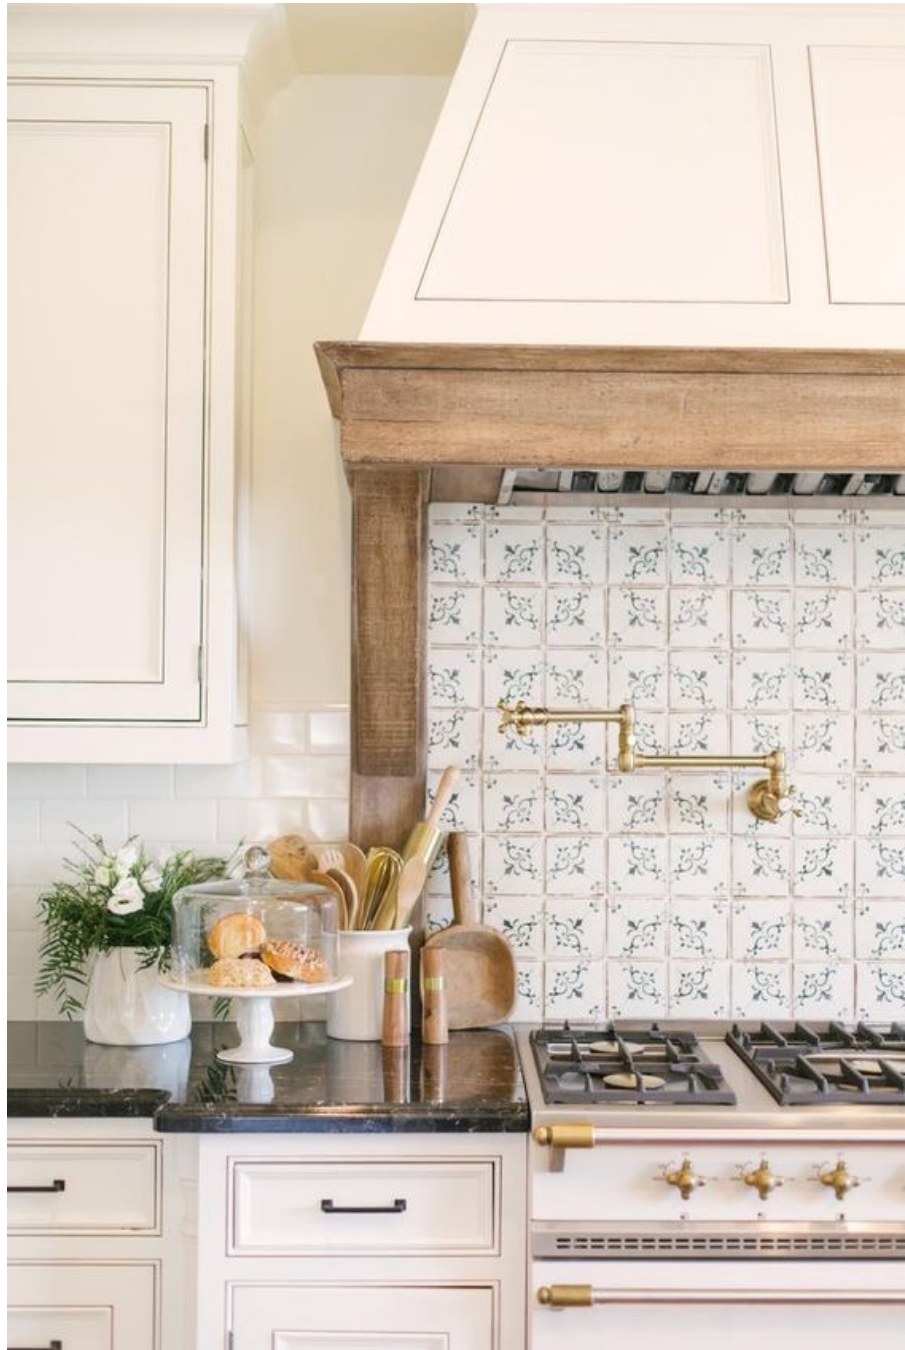

PANELED HOOD WITH WOOD TRIM