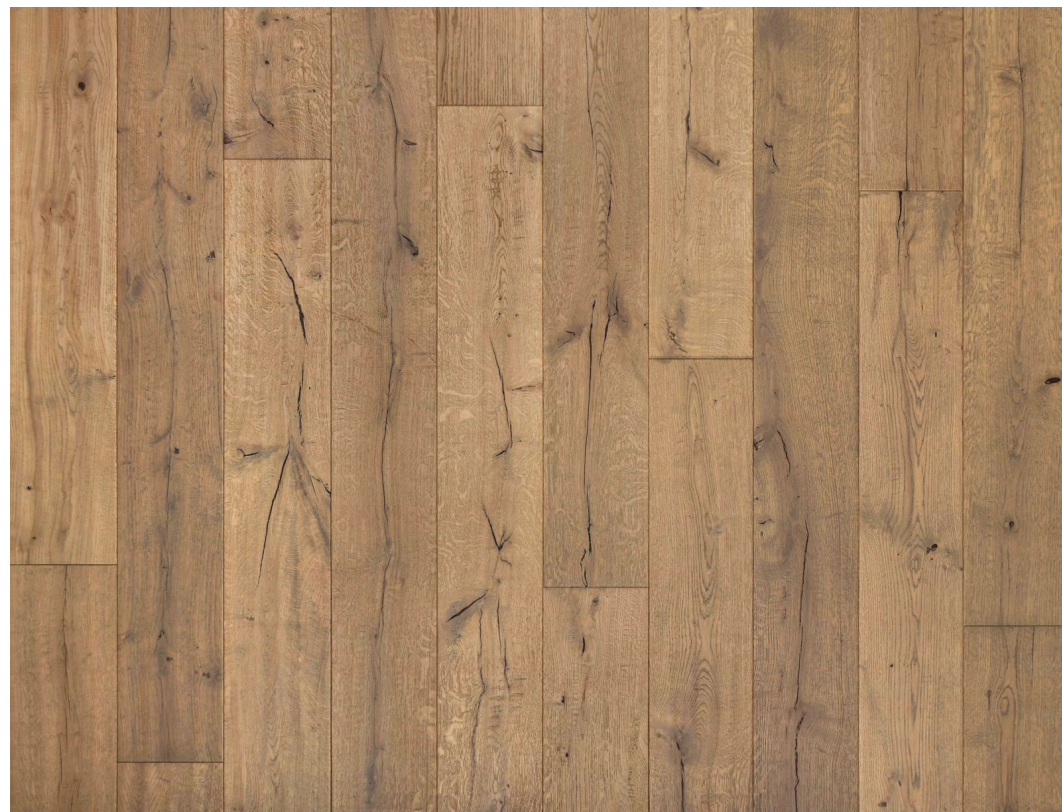

EXTERIOR | concept image

MDS | MANOLO DESIGN STUDIO

CHANDELIER

WOOD FLOOR IN TOBACCO HONEY & STAIR RISERS
IN PATTERNED TILE

SIMPLE METAL RAIL

MDS | MANOLO DESIGN STUDIO

ENTRY & STAIRS | concept images

WOOD FLOOR IN TOBACCO HONEY