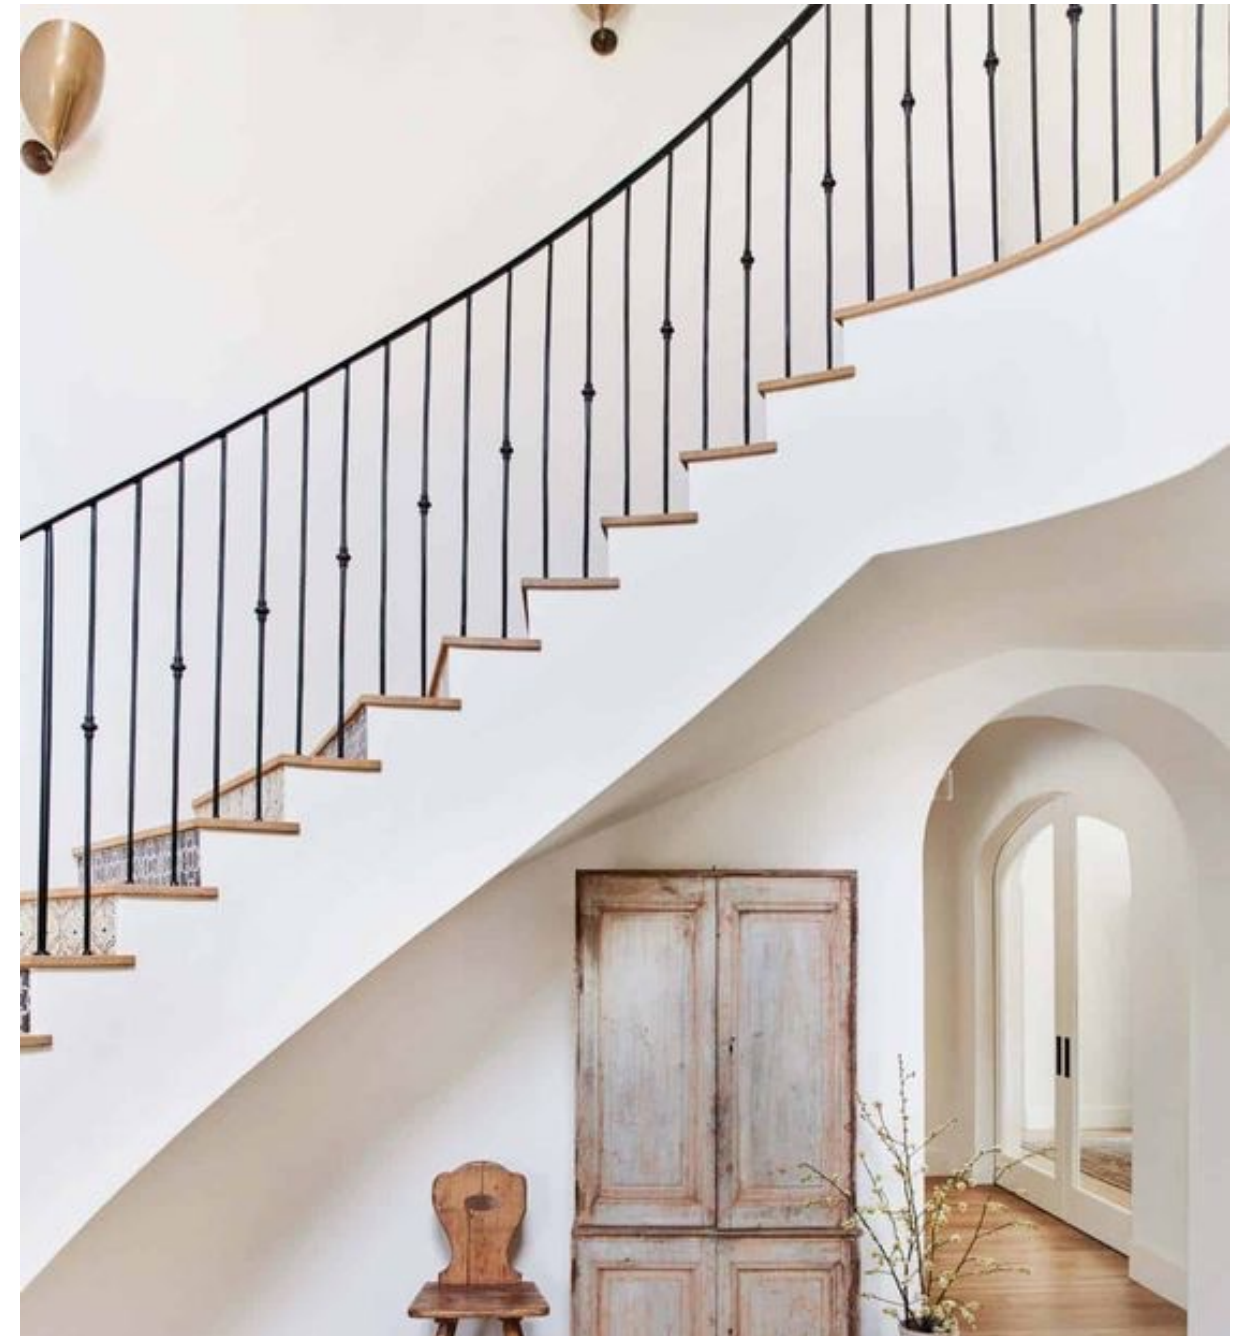

EXTERIOR | concept image

MDS | MANOLO DESIGN STUDIO

CHANDELIER

WOOD FLOOR IN TOBACCO HONEY & STAIR RISERS
IN PATTERNED TILE

SIMPLE METAL RAIL

MDS | MANOLO DESIGN STUDIO

ENTRY & STAIRS | concept images

WOOD FLOOR IN TOBACCO HONEY