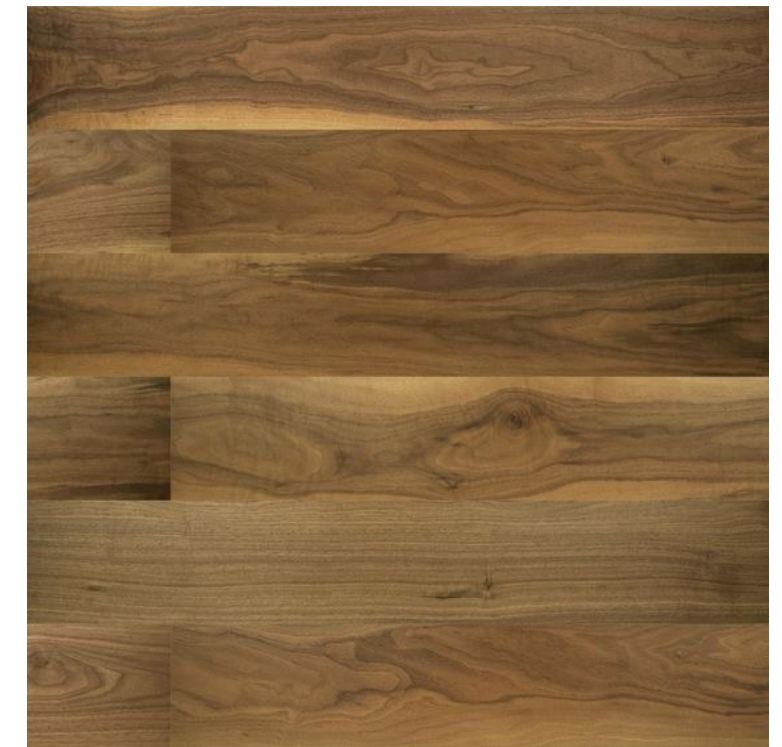

PAINTED CABINETS WITH SHAKER
STYLE DOORS

APRON FRONT SINK

BACKSPLASH

BRICK FLOOR TILE

MDS | MANOLO DESIGN STUDIO

UTILITY | concept images

BUILT IN - MODIFIED OVERLAY,
SHAKER STYLE DOOR

SURFACE MOUNT LIGHT FIXTURE