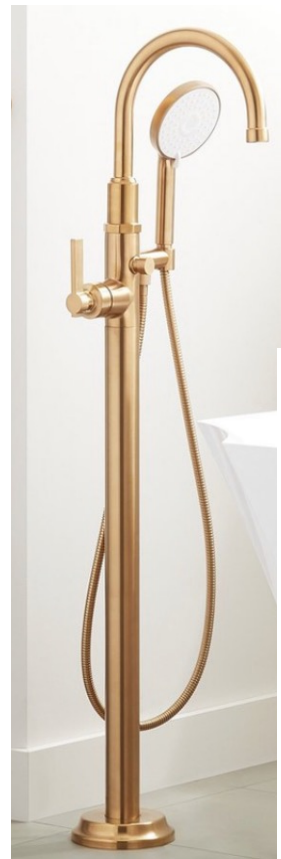

MDS | MANOLO DESIGN STUDIO

MASTER BATH | concept images

SHOWER
FLOOR TILE

LIMESTONE LOOK FLOOR TILE

CHANDELIER

MDS | MANOLO DESIGN STUDIO

VANITIES FOR SECONDARY | concept images

RIBBED FLOOR TILE