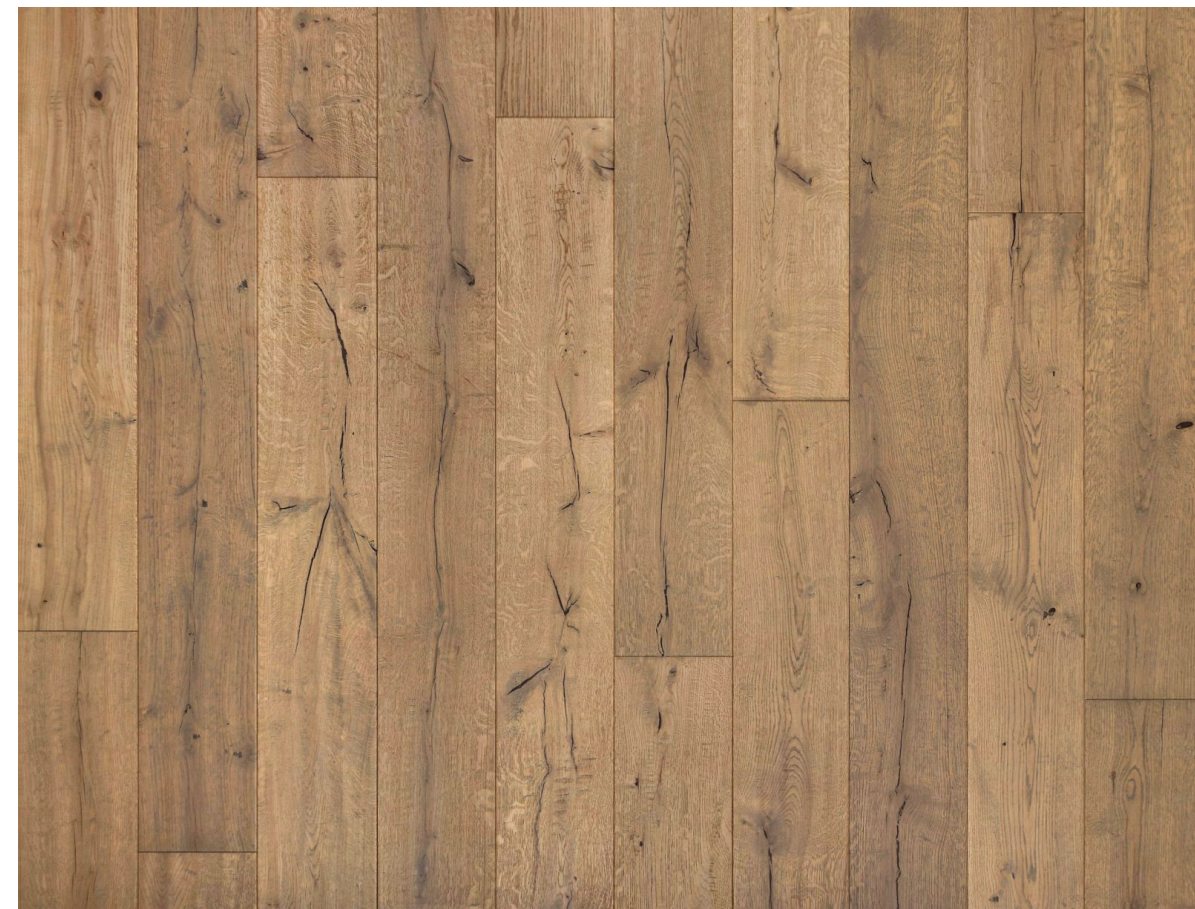

WOOD FLOOR IN TOBACCO HONEY

MDS | MANOLO DESIGN STUDIO

DINING | concept images