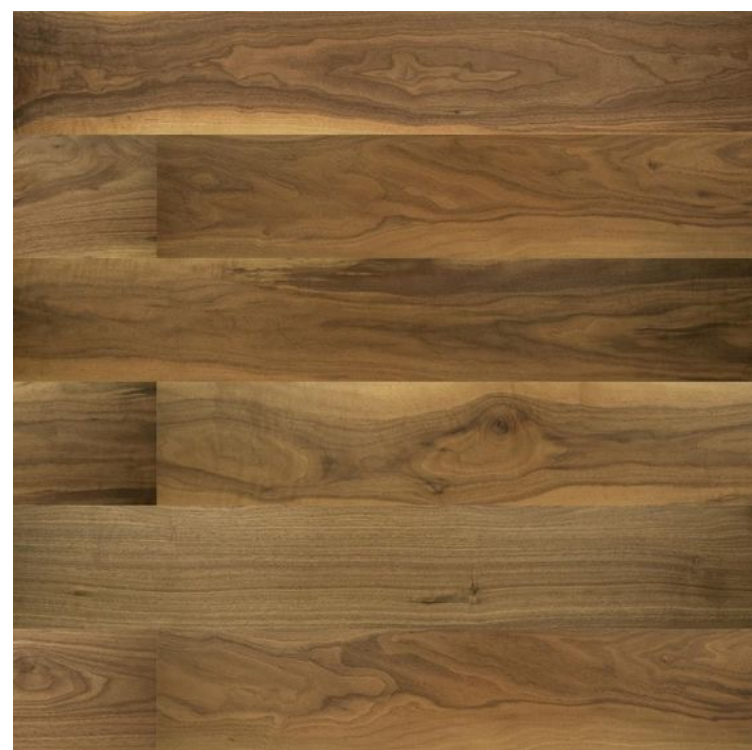

SURFACE MOUNT LIGHT FIXTURE

DARK COUNTERTOP

BUILT-IN WITH COUNTERTOP & SHIPLAP BACKSPLASH

MDS | MANOLO DESIGN STUDIO

BUTLERS PANTRY | concept images

SURFACE MOUNT LIGHT FIXTURE

BUTCHER BLOCK COUNTERTOP

BUILT-IN WITH SHIPLAP
BACKSPLASH