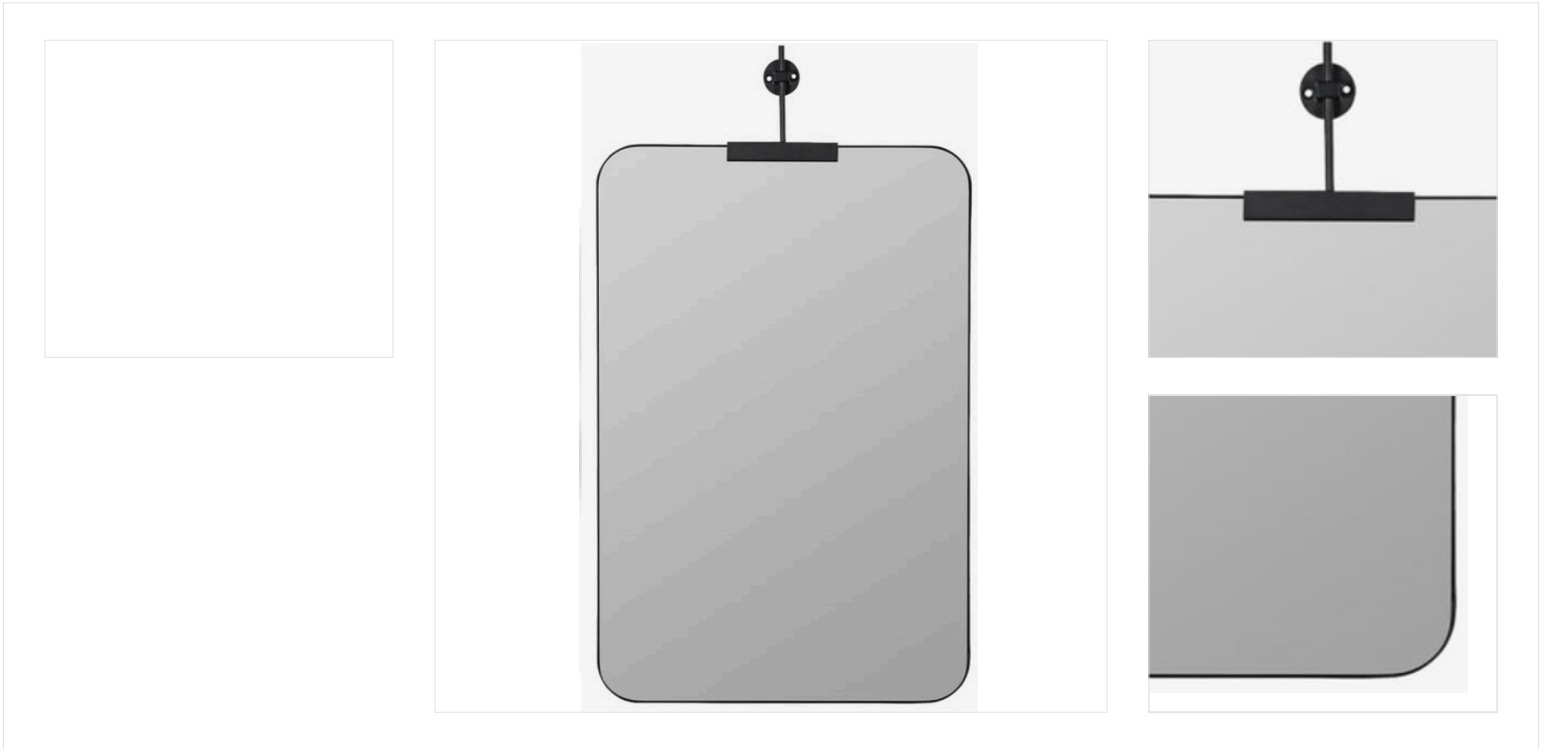

Manufacturer:	Ballard Designs
Product Name:	San Marco Vertical Mirror
Description:	Bathroom decorative mirror
Location(s):	Master Bath
Model Number:	-
Color:	Clear
Finish:	Antique Mirror
Size:	48"x24"
Weight:	31.5 lbs
Mounting Height:	Refer to ID set.
Finish Edge Profile:	-
General Notes:	-
Vendor Contact:	-
More Information:	building@manolodesignstudio.com

GENERAL NOTE: ALL DISCLAIMERS & GENERAL NOTES DESCRIBED ON PAGE #2 ON THIS DOCUMENT APPLY TO THIS SELECTION BY MANOLO DESIGN STUDIO.

Manufacturer:	Cooper Classics
Product Name:	Jeanne Wall Mirror
Description:	Bathroom decorative mirror
Location(s):	Guest Bath
Model Number:	42262
Color:	-
Finish:	Mango wood finish
Size:	36"x24"
Weight:	21.5 lbs
Mounting Height:	Refer to ID set.
Finish Edge Profile:	-
General Notes:	-
Vendor Contact:	-
More Information:	building@manolodesignstudio.com

GENERAL NOTE: ALL DISCLAIMERS & GENERAL NOTES DESCRIBED ON PAGE #2 ON THIS DOCUMENT APPLY TO THIS SELECTION BY MANOLO DESIGN STUDIO.

Manufacturer:	Cooper Classics
Product Name:	Frida Wall Mirror
Description:	Bathroom decorative mirror
Location(s):	Pool Bath
Model Number:	41931
Color:	Black
Finish:	Black finish with hardware
Size:	42"x23.75"
Weight:	27.5 lbs
Mounting Height:	Refer to ID set.
Finish Edge Profile:	-
General Notes:	-
Vendor Contact:	-
More Information:	building@manolodesignstudio.com

GENERAL NOTE: ALL DISCLAIMERS & GENERAL NOTES DESCRIBED ON PAGE #2 ON THIS DOCUMENT APPLY TO THIS SELECTION BY MANOLO DESIGN STUDIO.

Manufacturer:	Shades of Light
Product Name:	Telltale Mirror
Description:	Bathroom decorative mirror
Location(s):	Powder bath
Model Number:	MW18111
Color:	Bronze
Finish:	Metal
Size:	34"x20"
Weight:	10 lbs
Mounting Height:	Refer to ID set.
Finish Edge Profile:	-
General Notes:	-
Vendor Contact:	-
More Information:	building@manolodesignstudio.com