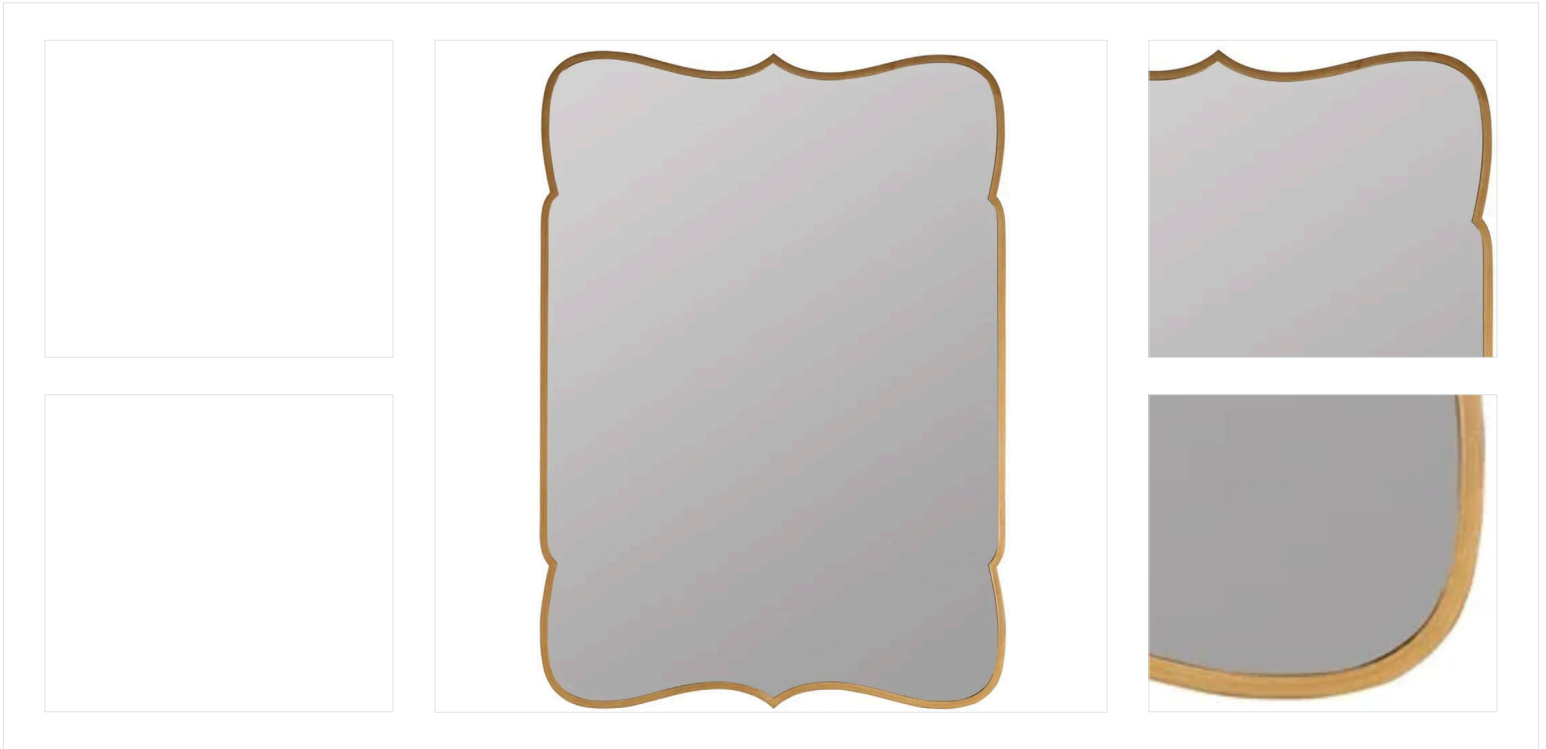

GENERAL NOTE: ALL DISCLAIMERS & GENERAL NOTES DESCRIBED ON PAGE #2 ON THIS DOCUMENT APPLY TO THIS SELECTION BY MANOLO DESIGN STUDIO.

Manufacturer:	Cooper Classics
Product Name:	Napa Gold Wall Mirror
Description:	Bathroom decorative mirror
Location(s):	Bath 04
Model Number:	42165
Color:	Gold
Finish:	Metal
Size:	40"x31"
Weight:	31 lbs
Mounting Height:	Refer to ID set.
Finish Edge Profile:	-
General Notes:	-
Vendor Contact:	-
More Information:	building@manolodesignstudio.com