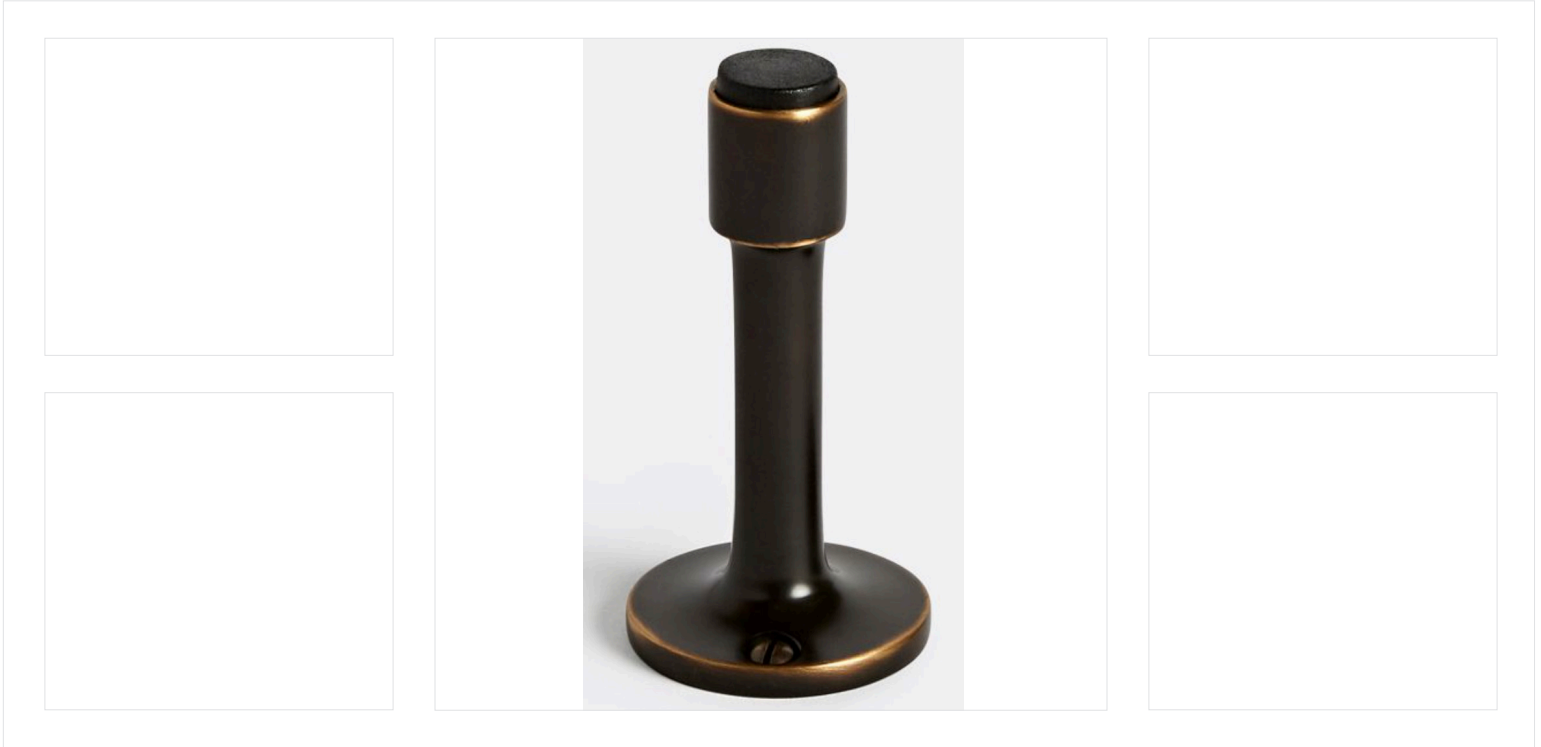

Manufacturer:	Emtek Hardware
Collection:	Luasanne
Product Name:	Tubular Entry Set
Location(s):	Entry Door
Description:	Lever on exterior with Hammered Knob on interior
Model Number:	-
Color Material:	Oil Rubbed Bronze
Size:	-
Quantity:	-
Cabinet/ Door:	-
General Notes:	-
Vendor Contact:	-
More Information:	building@manolodesignstudio.com

GENERAL NOTE: ALL DISCLAIMERS & GENERAL NOTES DESCRIBED ON PAGE #2 ON THIS DOCUMENT APPLY TO THIS SELECTION BY MANOLO DESIGN STUDIO.

Manufacturer:	Emtek
Collection:	Knob Collection
Product Name:	Round Knob with Disc Rosette
Location(s):	Interior Doors
Description:	Door Hardware
Model Number:	-
Color Material:	Oil Rubbed
Size:	-
Quantity:	-
Cabinet/ Door:	-
General Notes:	-
Vendor Contact:	-
More Information:	building@manolodesignstudio.com

GENERAL NOTE: ALL DISCLAIMERS & GENERAL NOTES DESCRIBED ON PAGE #2 ON THIS DOCUMENT APPLY TO THIS SELECTION BY MANOLO DESIGN STUDIO.

Manufacturer:	Emtek
Collection:	-
Product Name:	Door Stopper
Location(s):	Interior Doors
Description:	Floor Mounted Door Stopper
Model Number:	-
Color Material:	Oil Rubbed
Size:	-
Quantity:	-
Cabinet/ Door:	-
General Notes:	-
Vendor Contact:	-
More Information:	building@manolodesignstudio.com

GENERAL NOTE: ALL DISCLAIMERS & GENERAL NOTES DESCRIBED ON PAGE #2 ON THIS DOCUMENT APPLY TO THIS SELECTION BY MANOLO DESIGN STUDIO.

Manufacturer:	Emtek
Collection:	-
Product Name:	Door Stopper
Location(s):	Interior Doors
Description:	Wall Mounted Door Stopper
Model Number:	-
Color Material:	Oil Rubbed
Size:	-
Quantity:	-
Cabinet/ Door:	-
General Notes:	-
Vendor Contact:	-
More Information:	building@manolodesignstudio.com